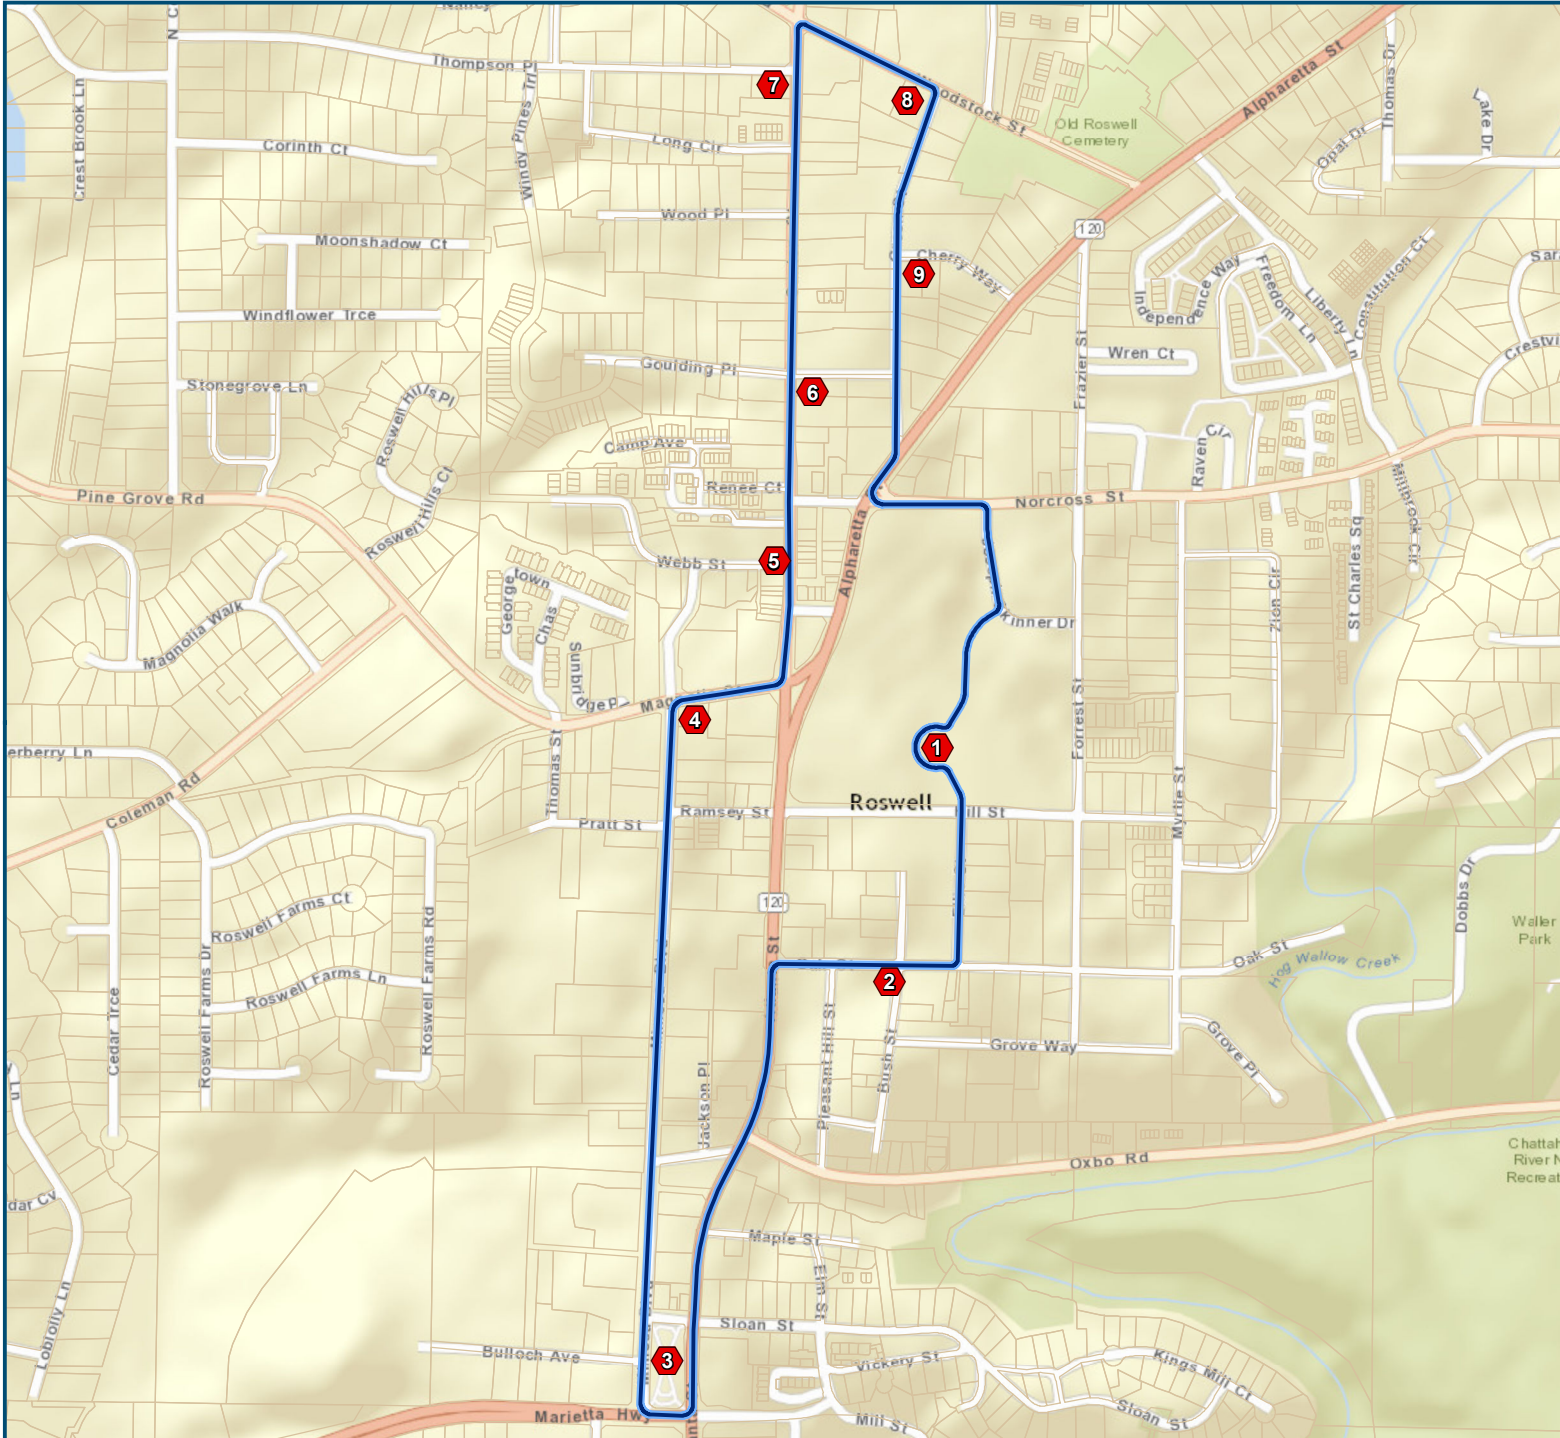

# Roswell Trolley Route

<i><b>Stops</b></i>	<i><b>Location</b></i>
1	City Hall
2	Oak St. and Bush St.
3	Bulloch Hall
4	Magnolia St. and Mimosa Blvd.
5	Canton St. and Webb St.
6	Plum Tree Way and Canton St.
7	Canton St. and Thompson Pl.
8	Green St. and Woodstock St.
9	Green St. and Cherry Way